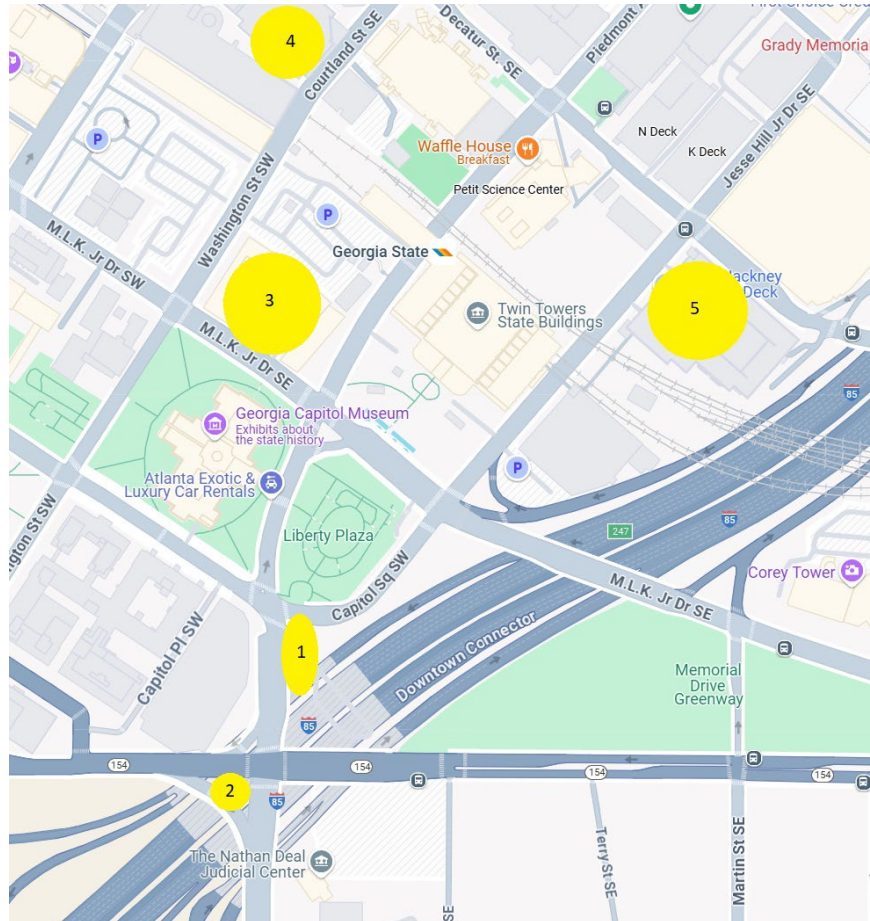

We recommend that you try to park at the following parking lots in the following order (they are numbered in the order you should try them in the map as well). Fees vary by lot.

Public Parking 1

254 Capitol Ave SE

Atlanta, GA 30334

Public Parking 2

301 Capitol Ave SE

Atlanta, GA 30334

Steve Polk Plaza

65 Martin Luther King, Jr. Dr. SW

Atlanta, GA 30303

G-Deck Parking Structure

52 Central Ave. SW

Atlanta, GA 30303

Pete Hackney

162 Jesse Hill Jr. Dr. SE

Atlanta, GA 30303

After parking, find Central Presbyterian Church across from the Capitol on 201 Washington St. Keep in mind that you will need a picture ID to enter the Capitol Building.