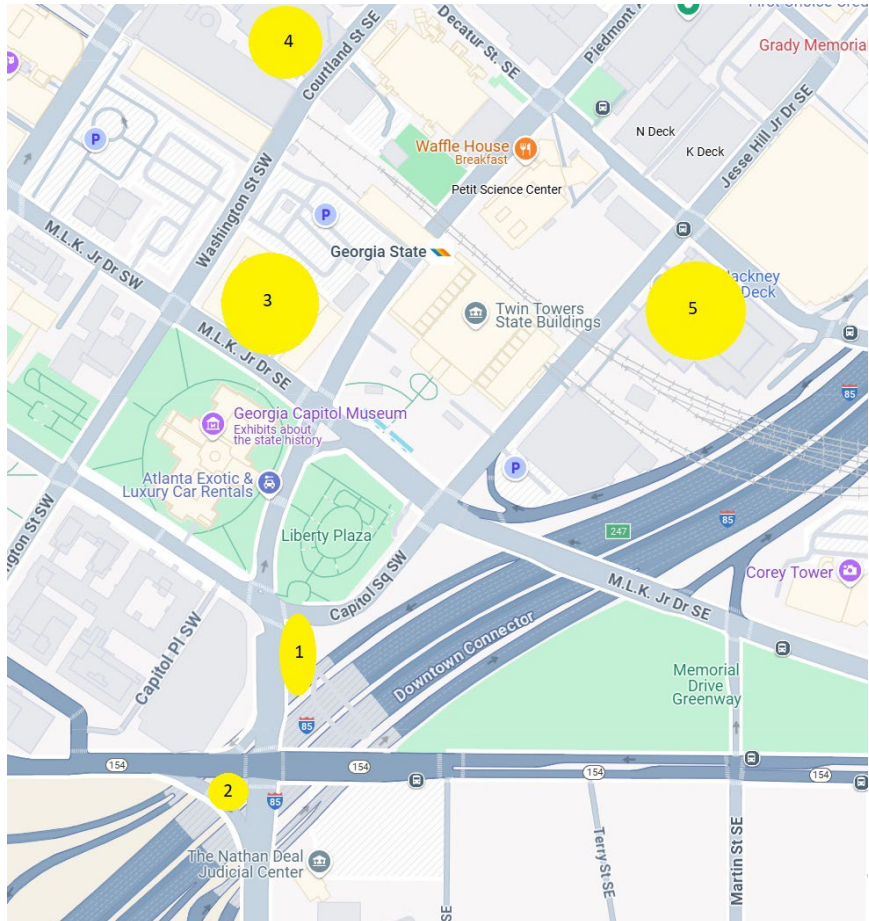

We recommend that you try to park at the following parking lots in the following order (they are numbered in the order you should try them in the map as well). Fees vary by lot.

**Public Parking 1**

254 Capitol Ave SE

Atlanta, GA 30334

**Public Parking 2**

301 Capitol Ave SE

Atlanta, GA 30334

**Steve Polk Plaza**

65 Martin Luther King, Jr. Dr. SW

Atlanta, GA 30303

**G-Deck Parking Structure**

52 Central Ave. SW

Atlanta, GA 30303

**Pete Hackney**

162 Jesse Hill Jr. Dr. SE

Atlanta, GA 30303

After parking, find Liberty Plaza across from the Capitol on Capitol Avenue SW. Keep in mind that you will need a picture ID should you wish to enter the Capitol Building.